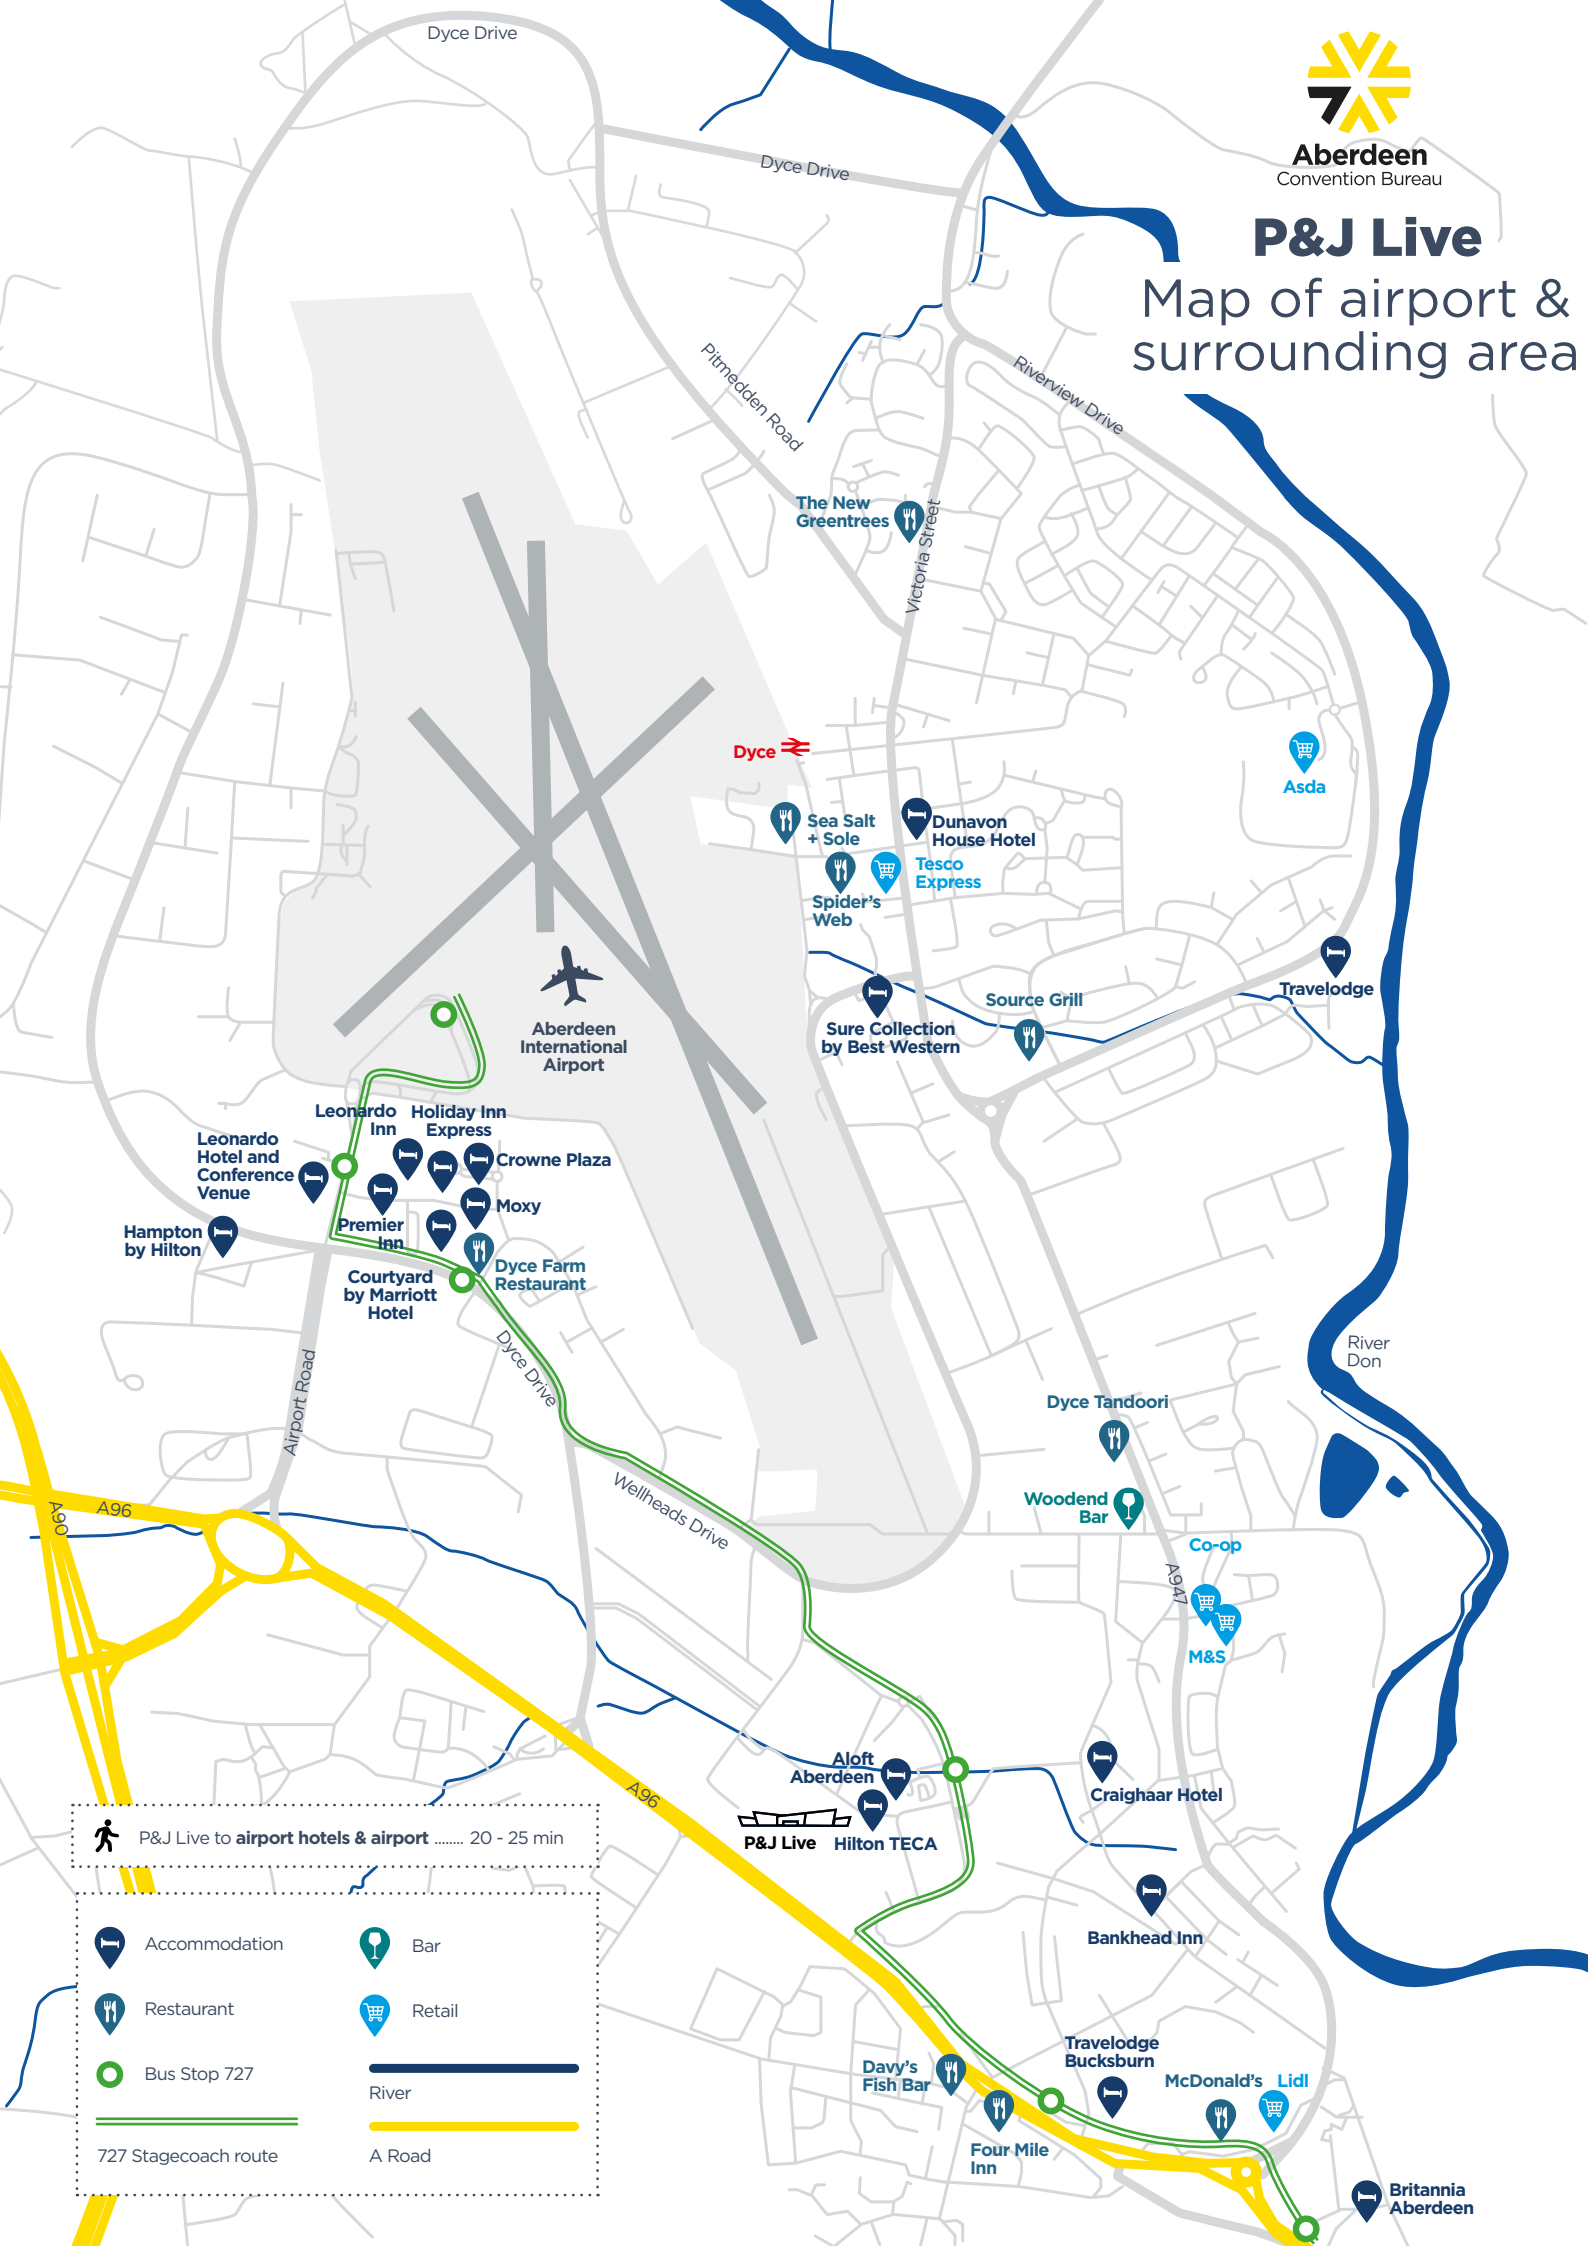

Aberdeen
Convention Bureau

P&J Live

Map of airport & surrounding area

P&J Live to airport hotels & airport 20 - 25 min

- Accommodation
- Restaurant
- Bus Stop 727
- 727 Stagecoach route
- Bar
- Retail
- River
- A Road

727 Stagecoach route